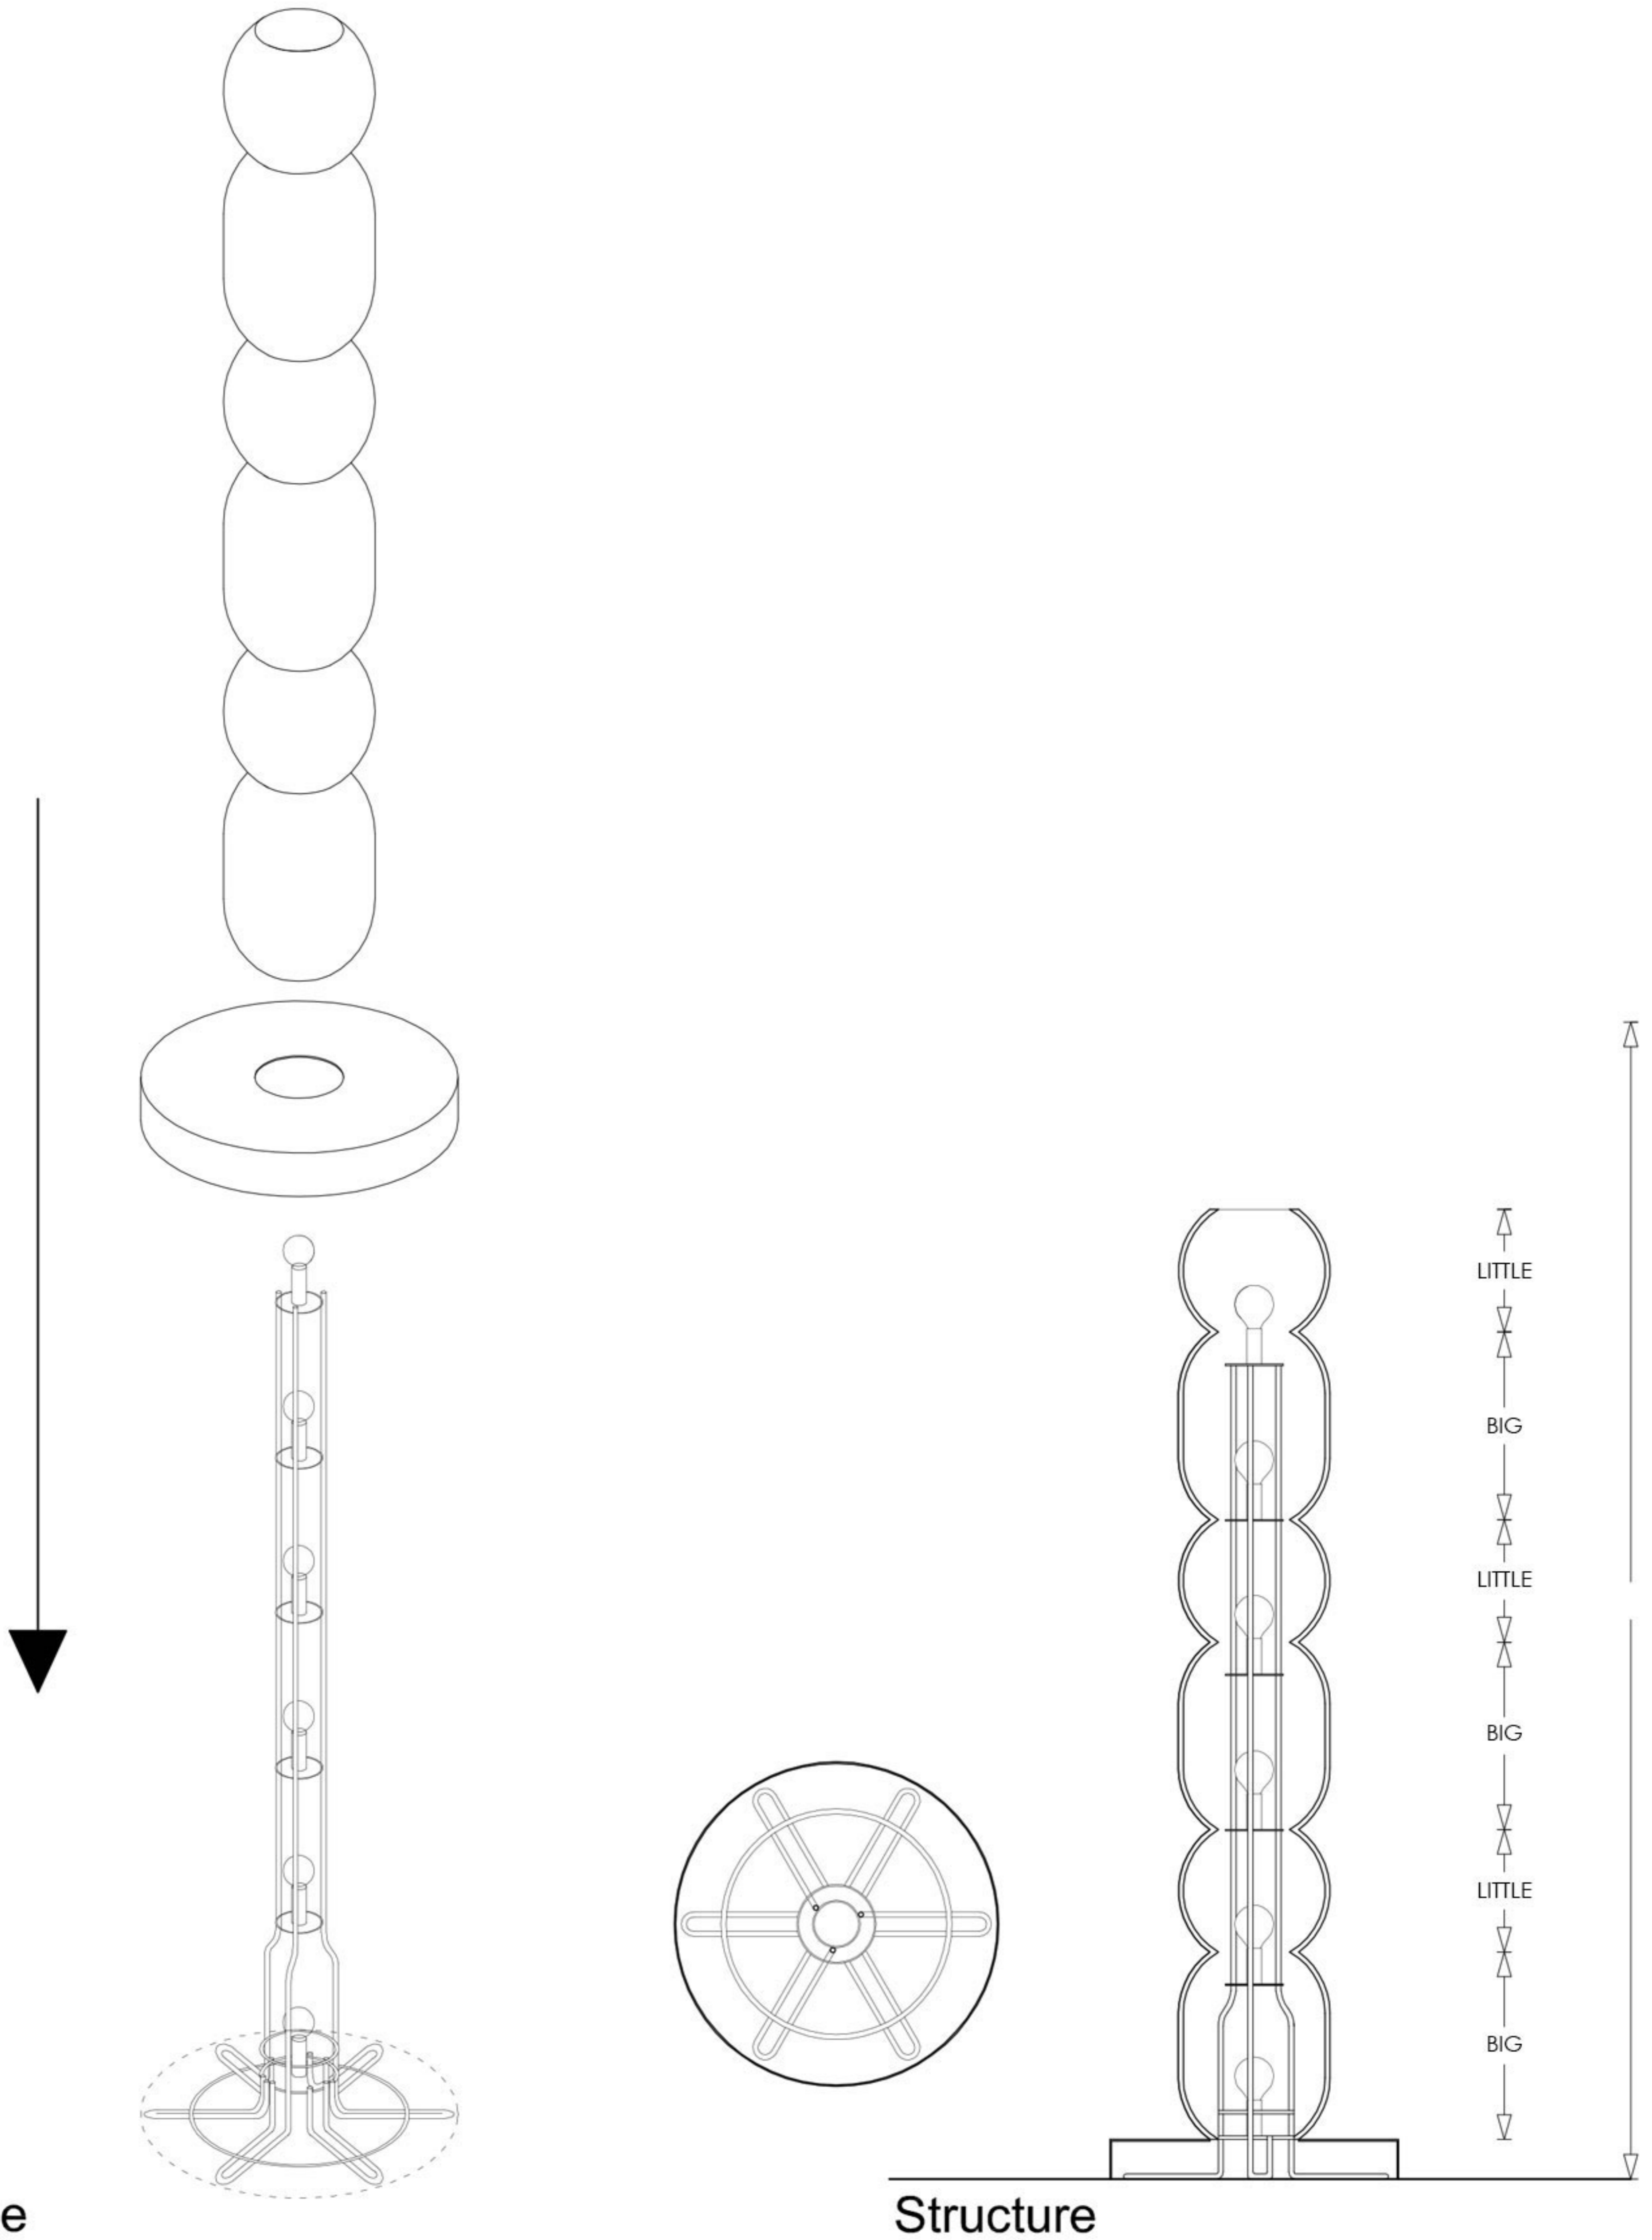

## ASSEMBLY PLAN

Lamp Type A (Pompadour)

Montage

Structure