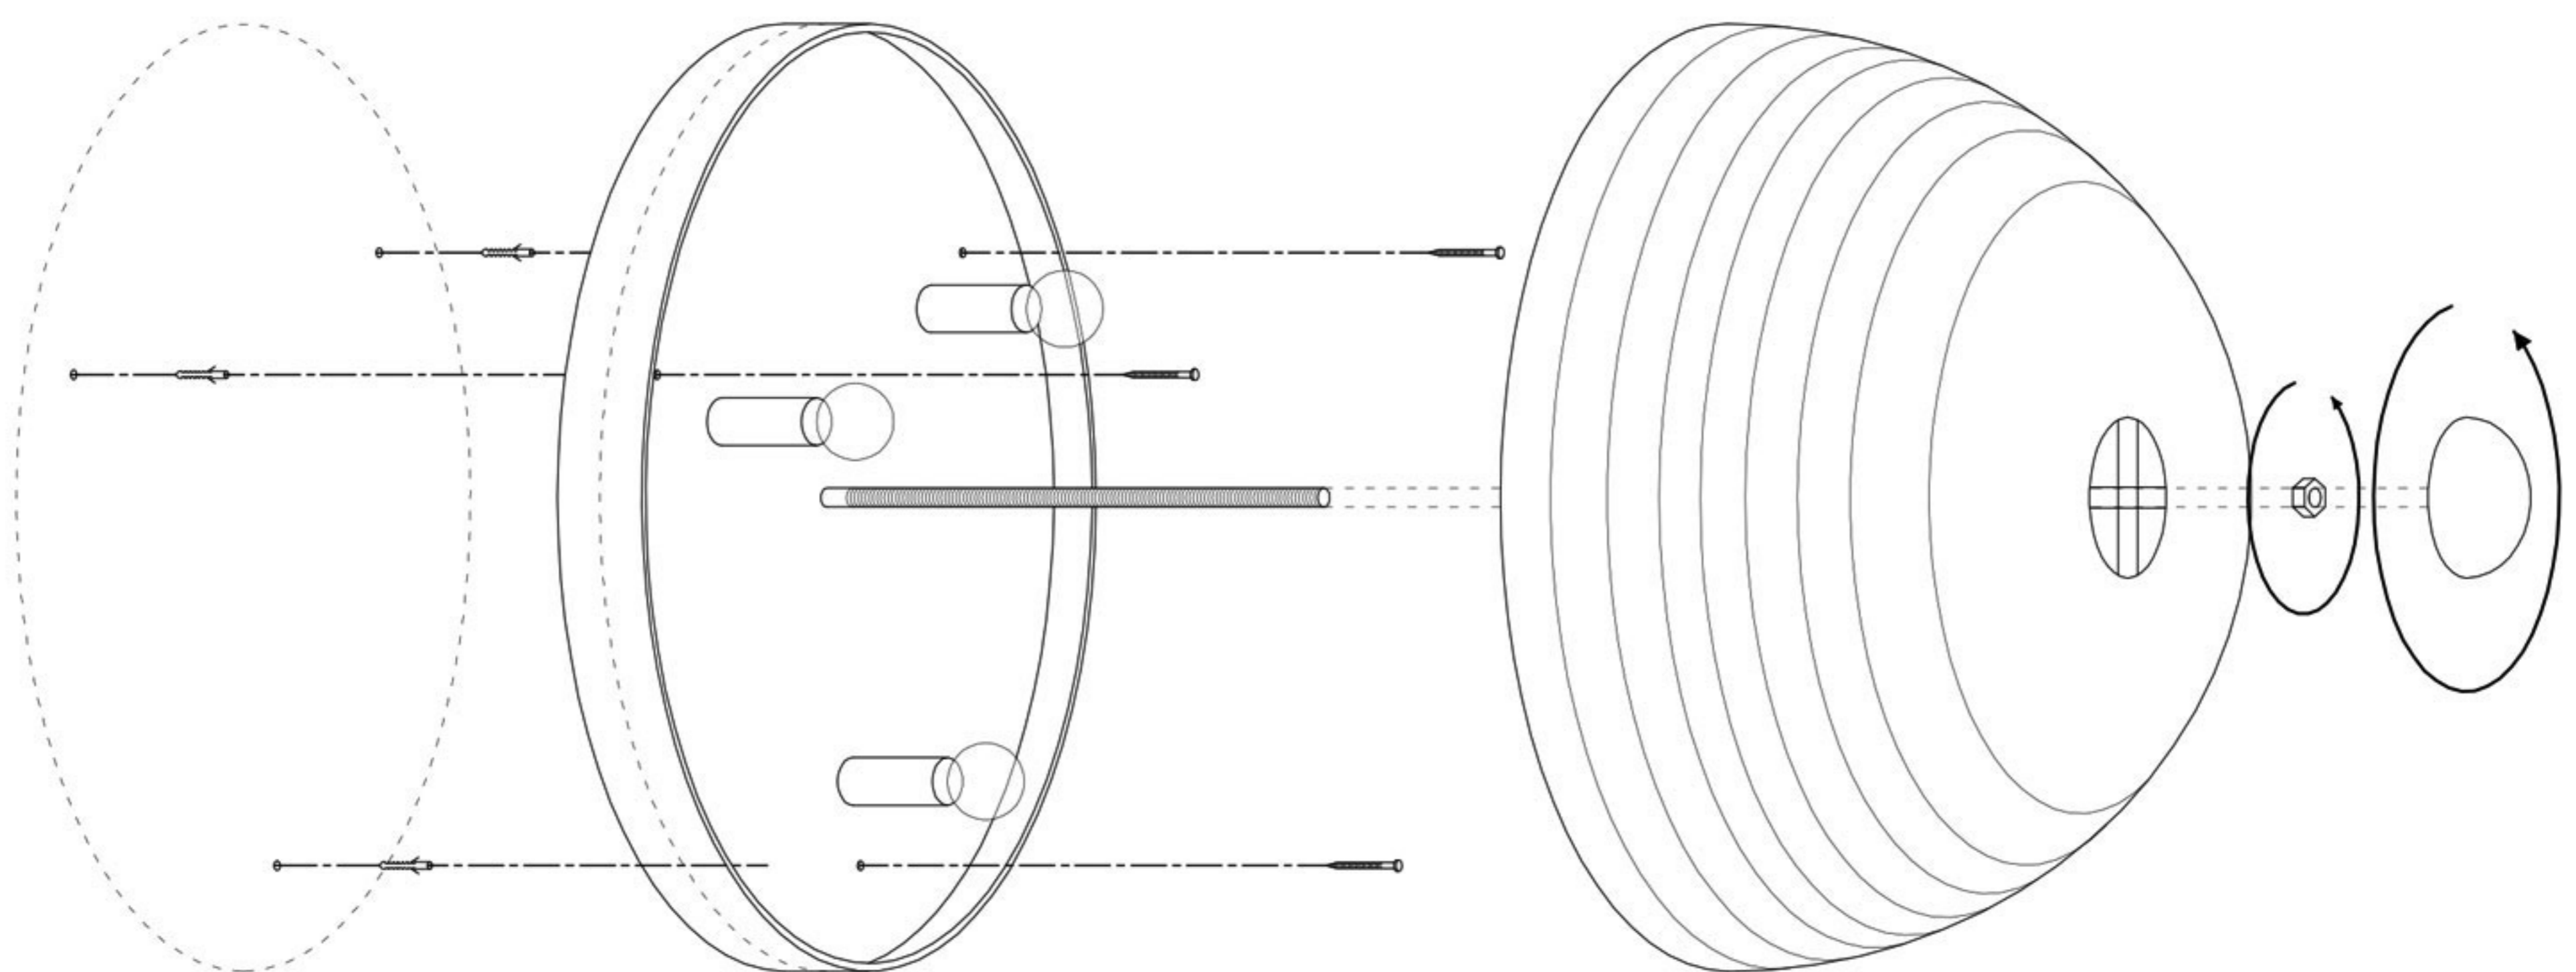

ASSEMBLY PLAN

Wall Type B (Armure)

Montage