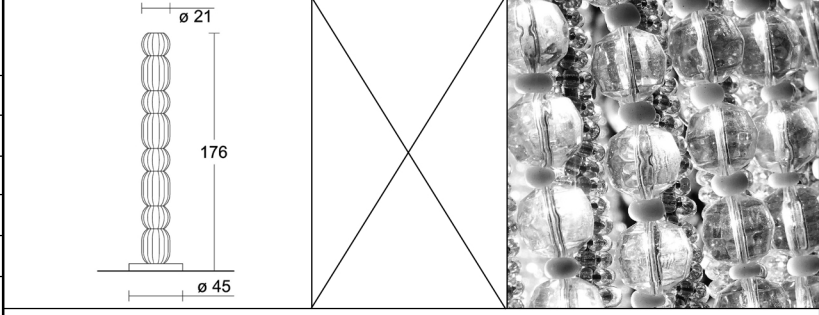

Product name : POMPADOUR T.3 WB
Product Code : LP-0403-H176-WB
Product Familie : Marquise
Product Type : Floor Lamp
Description : Classy collection of floor lamps made by hand, composed of several modules in beads and glass beads fixed on a circular metal plate.

Product Dimensions : Open | Packed
Height : ..... 176~ ... 180 cm.
Width : ..... 45~ ... 55 cm.
Depth : ..... 45~ ... 55 cm.
Diameter : ..... 21~ ... 55 cm.
Product Weight : (KGS)
NW : 38,4~ kg.
GW : 41~ kg.
Product Material : Glass pearls, glass balls, metal.

Finish : White Brillant
Color : Clear
Default Bulb Type : G9
Bulb # : x8
Default Voltage : 220-240V
Hertz : 50Hz
Fixation : Lamp Type A
Default Cable Length : 160cm.

Origin : Belgium

MARQUISE FAMILY

See this model and all others collections from this family by downloading the MARQUISE focus catalog in PDF :

Spiridon Deco PDF Please scan this QR code

Cleaning & safety instructions

PDF Please scan this QR code

Spiridon Deco

21 Rue de l'Ancienne Potence
7503 Froyennes, Belgique
+32 (0) 69 556 553
commercial@spiridondeco.com
www.spiridondeco.com