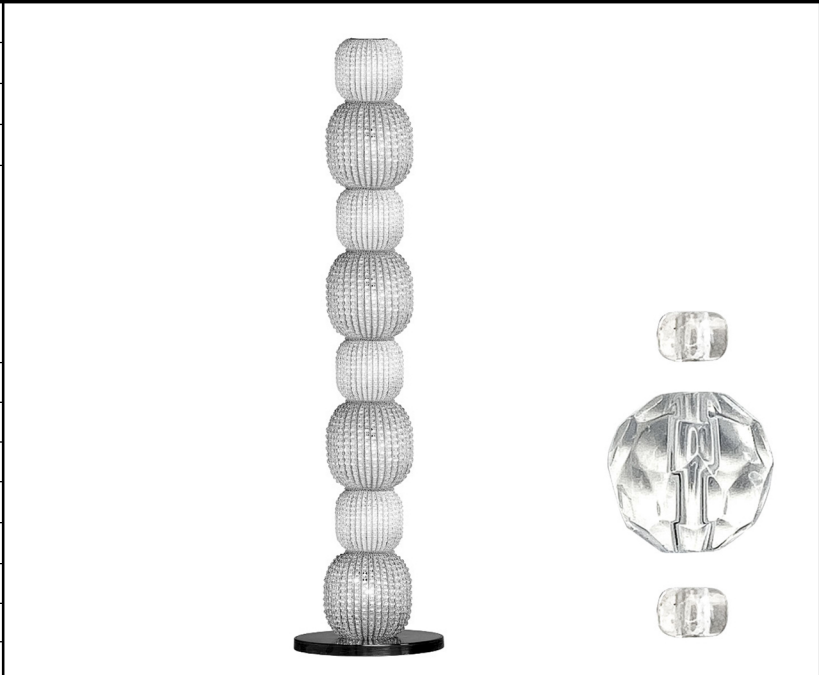

Product name : POMPADOUR T.3 WB
Product Code : LP-0403-H176-WB
Product Familie : Marquise
Product Type : Floor Lamp
Description : Classy collection of floor lamps made by hand, composed of several modules in beads and glass beads fixed on a circular metal plate.

Product Dimensions : Open | Packed
Height : ..... 176~ ... 180 cm.
Width : ..... 45~ ... 55 cm.
Depth : ..... 45~ ... 55 cm.
Diameter : ..... 21~ ... 55 cm.
Product Weight : (KGS)
NW : 38,4~ kg.
GW : 41~ kg.
Product Material : Glass pearls, glass balls, metal.

Finish : White Brillant
Color : Clear
Default Bulb Type : G9
Bulb # : x8
Default Voltage : 220-240V
Hertz : 50Hz
Fixation : Lamp Type A
Default Cable Length : 160cm.

Origin : Belgium

MARQUISE FAMILY

See this model and all others collections from this family by downloading the MARQUISE focus catalog in PDF :

Spiridon Deco PDF Please scan this QR code

Cleaning & safety instructions

PDF Please scan this QR code

Spiridon Deco

21 Rue de l'Ancienne Potence
7503 Froyennes, Belgique
+32 (0) 69 556 553
commercial@spiridondeco.com
www.spiridondeco.com