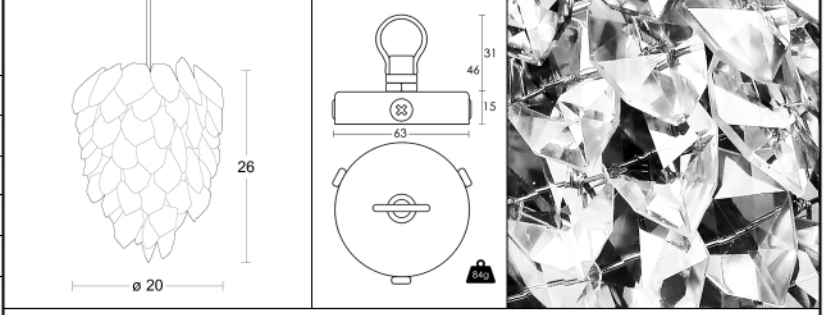

Product name : GLYCINE T.3 WT
Product Code : SU-0201-T3-WT
Product Familie : Petale
Product Type : Suspension
Description : Charming collection of handcrafted suspension, composed of glass crystals fixed on a metal structure and covered with a metal cap.

Product Dimensions : Open | Packed
Height : ..... 26~ ... 0 cm.
Width : ..... 20~ ... 0 cm.
Depth : ..... 20~ ... 0 cm.
Diameter : ..... 20~ ... 0 cm.
Product Weight : (KGS)
NW : 5,8~ kg.
GW : 0~ kg.
Product Material : Cut glass crystals, metal.

Finish : Cut glass
Color : Clear
Default Bulb Type : G9
Bulb # : x1
Default Voltage : 220-240V
Hertz : 50Hz
Fixation : Suspension Type A (1wire)
Default Cable Length : 160 cm.

Origin : Belgium

See this model and all others collections from this family by downloading the PETALE focus catalog in PDF :

Please scan this QR code

Cleaning & safety instructions Please scan this QR code

Spiridon Deco

21 Rue de l'Ancienne Potence
7503 Froyennes, Belgique
+32 (0) 69 556 553
commercial@spiridondeco.com
www.spiridondeco.com