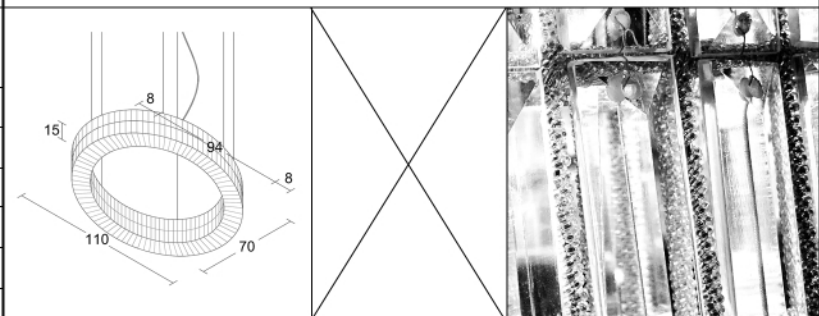

Product name : PALMOND 70x110H2 WB
Product Code : SU-0902-70110-P1(7)H2(7)-WB
Product Familie : Facette
Product Type : Suspension
Description : Famous collection of handcrafted oval suspensions, composed of pearls and glass crystals mounted on a oval metal structure.

Product Dimensions : Open | Packed
Height : ..... 15~ ... 20 cm.
Width : ..... 110~ ... 120 cm.
Length : ..... 70~ ... 80 cm.
Depth : ..... 8~ ... - cm.
Product Weight : (KGS)
NW : 15~ kg.
GW : 20~ kg.

Product Material : glass crystals, glass beads, metal.
Finish : White Brillant
Color : Silver
Default Bulb Type : G9
Bulb # : x12
Default Voltage : 220-240V
Hertz : 50Hz
Fixation : Suspension Type C (4 wires)
Default Cable Length : 160cm.

Origin : Belgium

See this model and all others collections from this family by downloading the FACETTE focus catalog in PDF :

Please scan this QR code

Cleaning & safety instructions
Please scan this QR code

Spiridon Deco

21 Rue de l'Ancienne Potence
7503 Froyennes, Belgique
+32 (0) 69 556 553
commercial@spiridondeco.com
www.spiridondeco.com