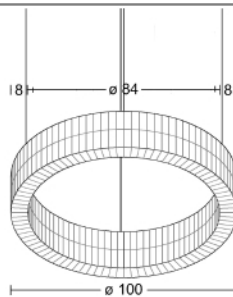

Product name : ROUNDMOND D100H2 WB
Product Code : SU-0901-D100-H2L1-WB
Product Familie : Facette
Product Type : Suspension
Description : Famous collection of handcrafted round suspensions, composed of pearls and glass crystals mounted on a round metal structure.

Product Dimensions : Open | Packed
Height : ..... 15~ ... 20 cm.
Width : ..... 100~ ... 110 cm.
Diameter : ..... 100~ ... 110 cm.
Depth : ..... 8~ ... - cm.
Product Weight : (KGS)
NW : 16~ kg.
GW : 20~ kg.

Product Material : glass crystals, glass beads, metal.
Finish : White Brillant
Color : Silver
Default Bulb Type : G9
Bulb # : x10
Default Voltage : 220-240V
Hertz : 50Hz
Fixation : Suspension Type C (4 wires)
Default Cable Length : 160cm.

Origin : Belgium

See this model and all others collections from this family by downloading the FACETTE focus catalog in PDF :

Please scan this QR code

Cleaning & safety instructions

Please scan this QR code

Spiridon Deco

21 Rue de l'Ancienne Potence
7503 Froyennes, Belgique
+32 (0) 69 556 553
commercial@spiridondeco.com
www.spiridondeco.com