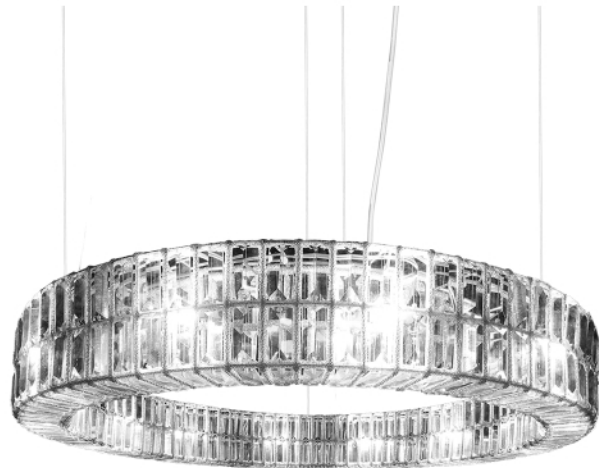

Product name : ROUNDMOND D100H2 WB
Product Code : SU-0901-D100-H2L1-WB
Product Familie : Facette
Product Type : Suspension
Description : Famous collection of handcrafted round suspensions, composed of pearls and glass crystals mounted on a round metal structure.

Product Dimensions : Open | Packed
Height : ..... 15~ ... 20 cm.
Width : ..... 100~ ... 110 cm.
Diameter : ..... 100~ ... 110 cm.
Depth : ..... 8~ ... - cm.
Product Weight : (KGS)
NW : 16~ kg.
GW : 20~ kg.

Product Material : glass crystals, glass beads, metal.
Finish : White Brillant
Color : Silver
Default Bulb Type : G9
Bulb # : x10
Default Voltage : 220-240V
Hertz : 50Hz
Fixation : Suspension Type C (4 wires)
Default Cable Length : 160cm.

Origin : Belgium

See this model and all others collections from this family by downloading the FACETTE focus catalog in PDF :

Please scan this QR code

Cleaning & safety instructions

Please scan this QR code

Spiridon Deco

21 Rue de l'Ancienne Potence
7503 Froyennes, Belgique
+32 (0) 69 556 553
commercial@spiridondeco.com
www.spiridondeco.com